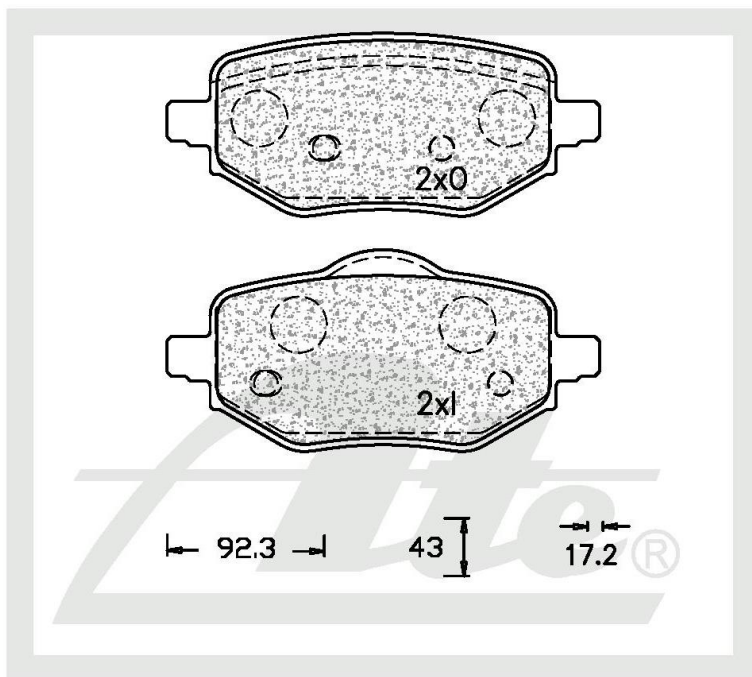

ATE1473

NEW PART NUMBER

Drawing

Details of New Part

Brake Pad – Rear

Product Dimensions

Length – 92.3mm

Height – 39.0mm / 43.0mm

Thickness – 17.2mm

Package Dimensions

Weight – 828.7g

L – 158.13mm

W – 130.03mm

H – 55.09mm